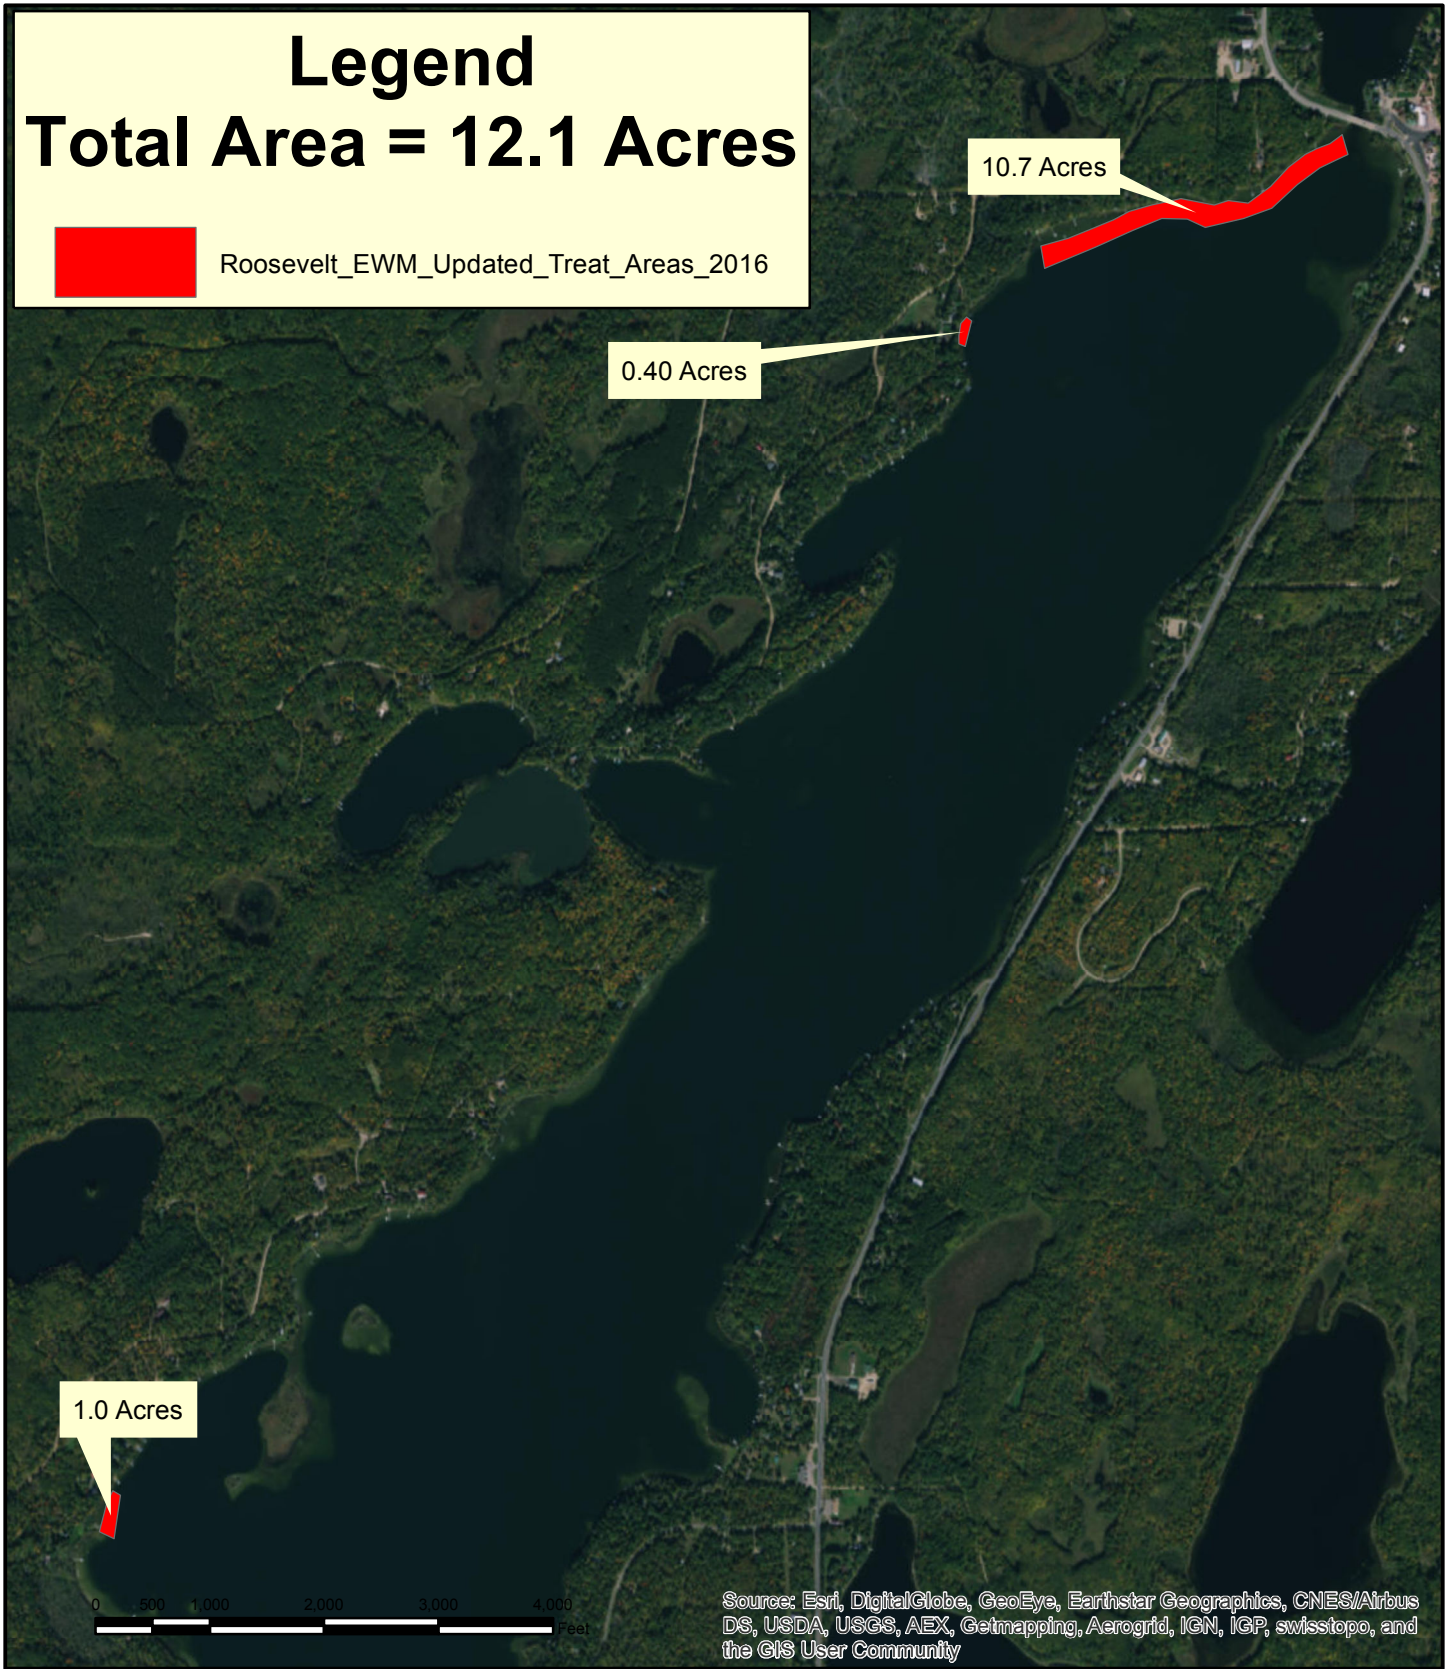

Roosevelt & Lawrence Area Lake Association
P.O. Box 139
Outing, MN 56662

Dear Roosevelt & Lawrence Area Lake Association Members,

The RALALA Association has contracted to treat Eurasian Water Milfoil, an Aquatic Invasive Species, in Roosevelt Lake in 2016.

Roosevelt & Lawrence Area Lake Association
P.O. Box 139
Outing, MN 56662
E-mail: rsl@dewittmcm.com
Phone: 612-710-2756

Sincerely,

Roosevelt & Lawrence Area Lake Association, Board of Directors

I request that no herbicide treatment occur adjacent to our shoreline property.

Phone Number(s) Home: _____ Cell: _____

Mailing Address (If different from Lake Property Address): _____

Legend

Total Area = 12.1 Acres

Roosevelt_EWM_Updated_Treat_Areas_2016

2016 Updated Proposed Treatment Area Eurasian Water Milfoil Roosevelt Lake, Cass County